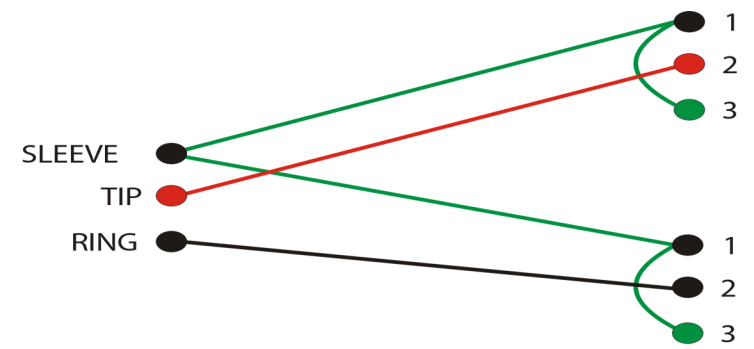

Technical Notes:

Hosa's CYX-402M & CYX-403M "Y-Cables" are wired as follows:

Both XLR Connectors (Pins 1 & 3) are wired for ground. Pin 2 on one XLR connector is wired to Tip, and Pin 2 on the other XLR is wired to Ring.

www.showmecables.com
888-519-9505 | sales@showmecables.com

Title	Hosa 3.5mm Stereo Male to Dual XLR 3 Pin Male Adapter- 9 FT
Part Number	27-140-013

Notes
 1. Unless otherwise specified all dimensions are nominal
 2. All specifications are subject to change without notice at any time
 3. Dimensions are in millimeters