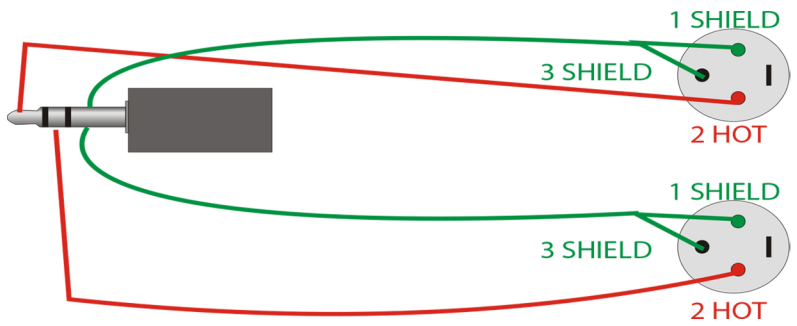

Technical Notes:

Hosa's CYX-402M & CYX-403M "Y-Cables" are wired as follows:

Both XLR Connectors (Pins 1 & 3) are wired for ground. Pin 2 on one XLR connector is wired to Tip, and Pin 2 on the other XLR is wired to Ring.

www.showmecables.com
888-519-9505 | sales@showmecables.com

Title	Hosa 3.5mm Stereo Male to Dual XLR 3 Pin Male Adapter- 9 FT
Part Number	27-140-013

Notes
 1. Unless otherwise specified all dimensions are nominal
 2. All specifications are subject to change without notice at any time
 3. Dimensions are in millimeters